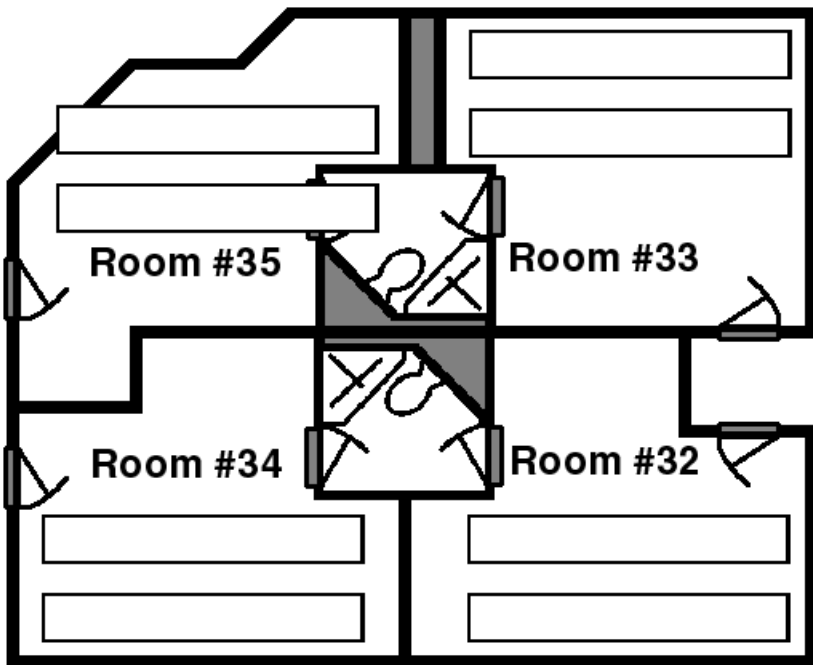

R/V Thomas G. Thompson Berthing Arrangement

Chief Scientist
Room #2

03 Level

Clean bed linen, blankets and towels are located in the ship's laundry (2nd platform deck aft). We ask that you wash your own bed linen during the cruise because there is no laundry service aboard the ship. Check the ship's laundry schedule for your designated laundry day.