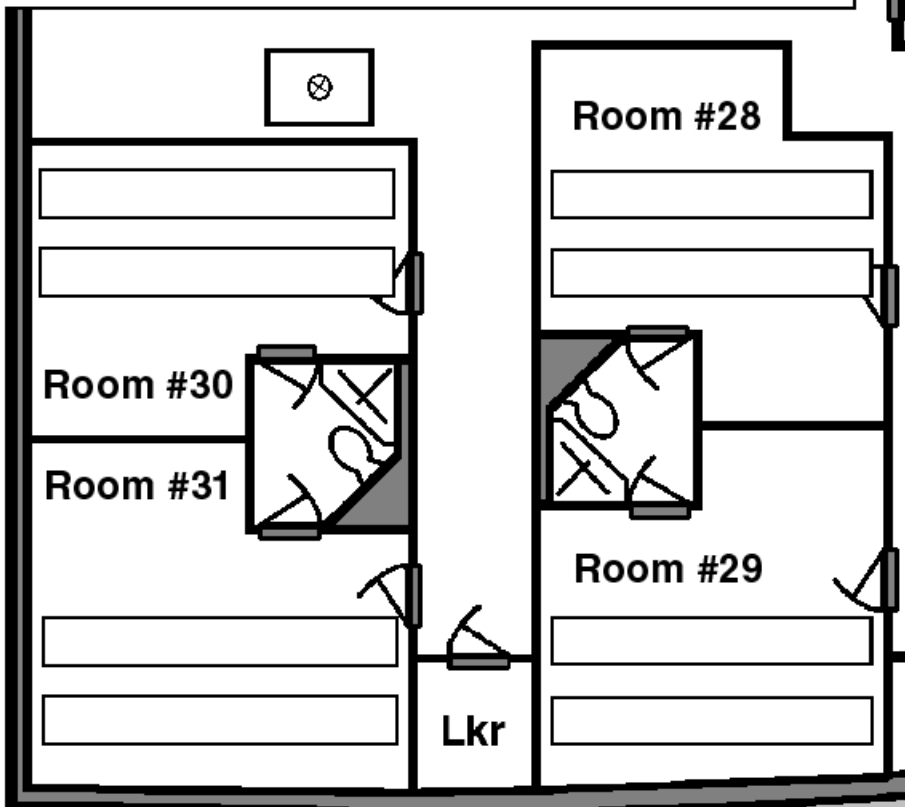

R/V Thomas G. Thompson Berthing Arrangement

Chief Scientist
Room #2

03 Level

Clean bed linen, blankets and towels are located in the ship's laundry (2nd platform deck aft). We ask that you wash your own bed linen during the cruise because there is no laundry service aboard the ship. Check the ship's laundry schedule for your designated laundry day.

1st Platform Deck (Aft)

1st Platform Deck (Fwd)